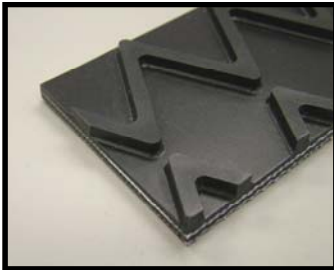

Standard Belt Profiles

In addition to standard smooth covers, we offer the following special profiles...

Smooth Cover

Longitudinal Ribs

Lateral Ribs

Rufftop

Nipple Tops

Inverted Pyramid

Diamondback

Crescent Top

Food-Cline

Member:

To Order Call: 1-800-273-2464

Standard Belt Profiles

Z-Top

Transmission Belt

Snake Skin

Mesh

Bareback Monofilament

Pebble Top

Nitrile

...and many, many more!