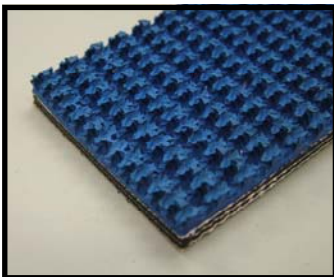

Standard Belt Profiles

In addition to standard smooth covers, we offer the following special profiles...

Smooth Cover

Longitudinal Ribs

Lateral Ribs

Rufftop

Nipple Tops

Inverted Pyramid

Diamondback

Crescent Top

Food-Cline

Member:

To Order Call: 1-800-273-2464

Standard Belt Profiles

Z-Top

Transmission Belt

Snake Skin

Mesh

Bareback Monofilament

Pebble Top

Nitrile

...and many, many more!