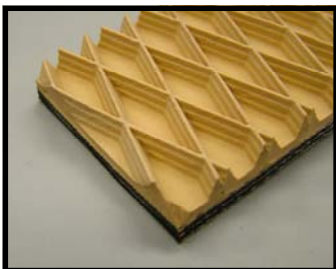

Standard Belt Profiles

In addition to standard smooth covers, we offer the following special profiles...

Smooth Cover

Longitudinal Ribs

Lateral Ribs

Rufftop

Nipple Tops

Inverted Pyramid

Diamondback

Crescent Top

Food-Cline

Member:

To Order Call: 1-800-273-2464

Standard Belt Profiles

Z-Top

Transmission Belt

Snake Skin

Mesh

Bareback Monofilament

Pebble Top

Nitrile

...and many, many more!