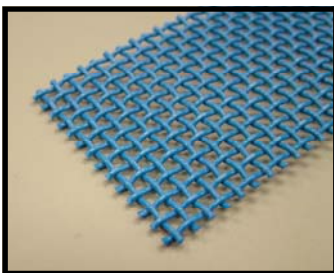

Standard Belt Profiles

In addition to standard smooth covers, we offer the following special profiles...

Smooth Cover

Longitudinal Ribs

Lateral Ribs

Rufftop

Nipple Tops

Inverted Pyramid

Diamondback

Crescent Top

Food-Cline

Member:

To Order Call: 1-800-273-2464

Standard Belt Profiles

Z-Top

Transmission Belt

Snake Skin

Mesh

Bareback Monofilament

Pebble Top

Nitrile

...and many, many more!